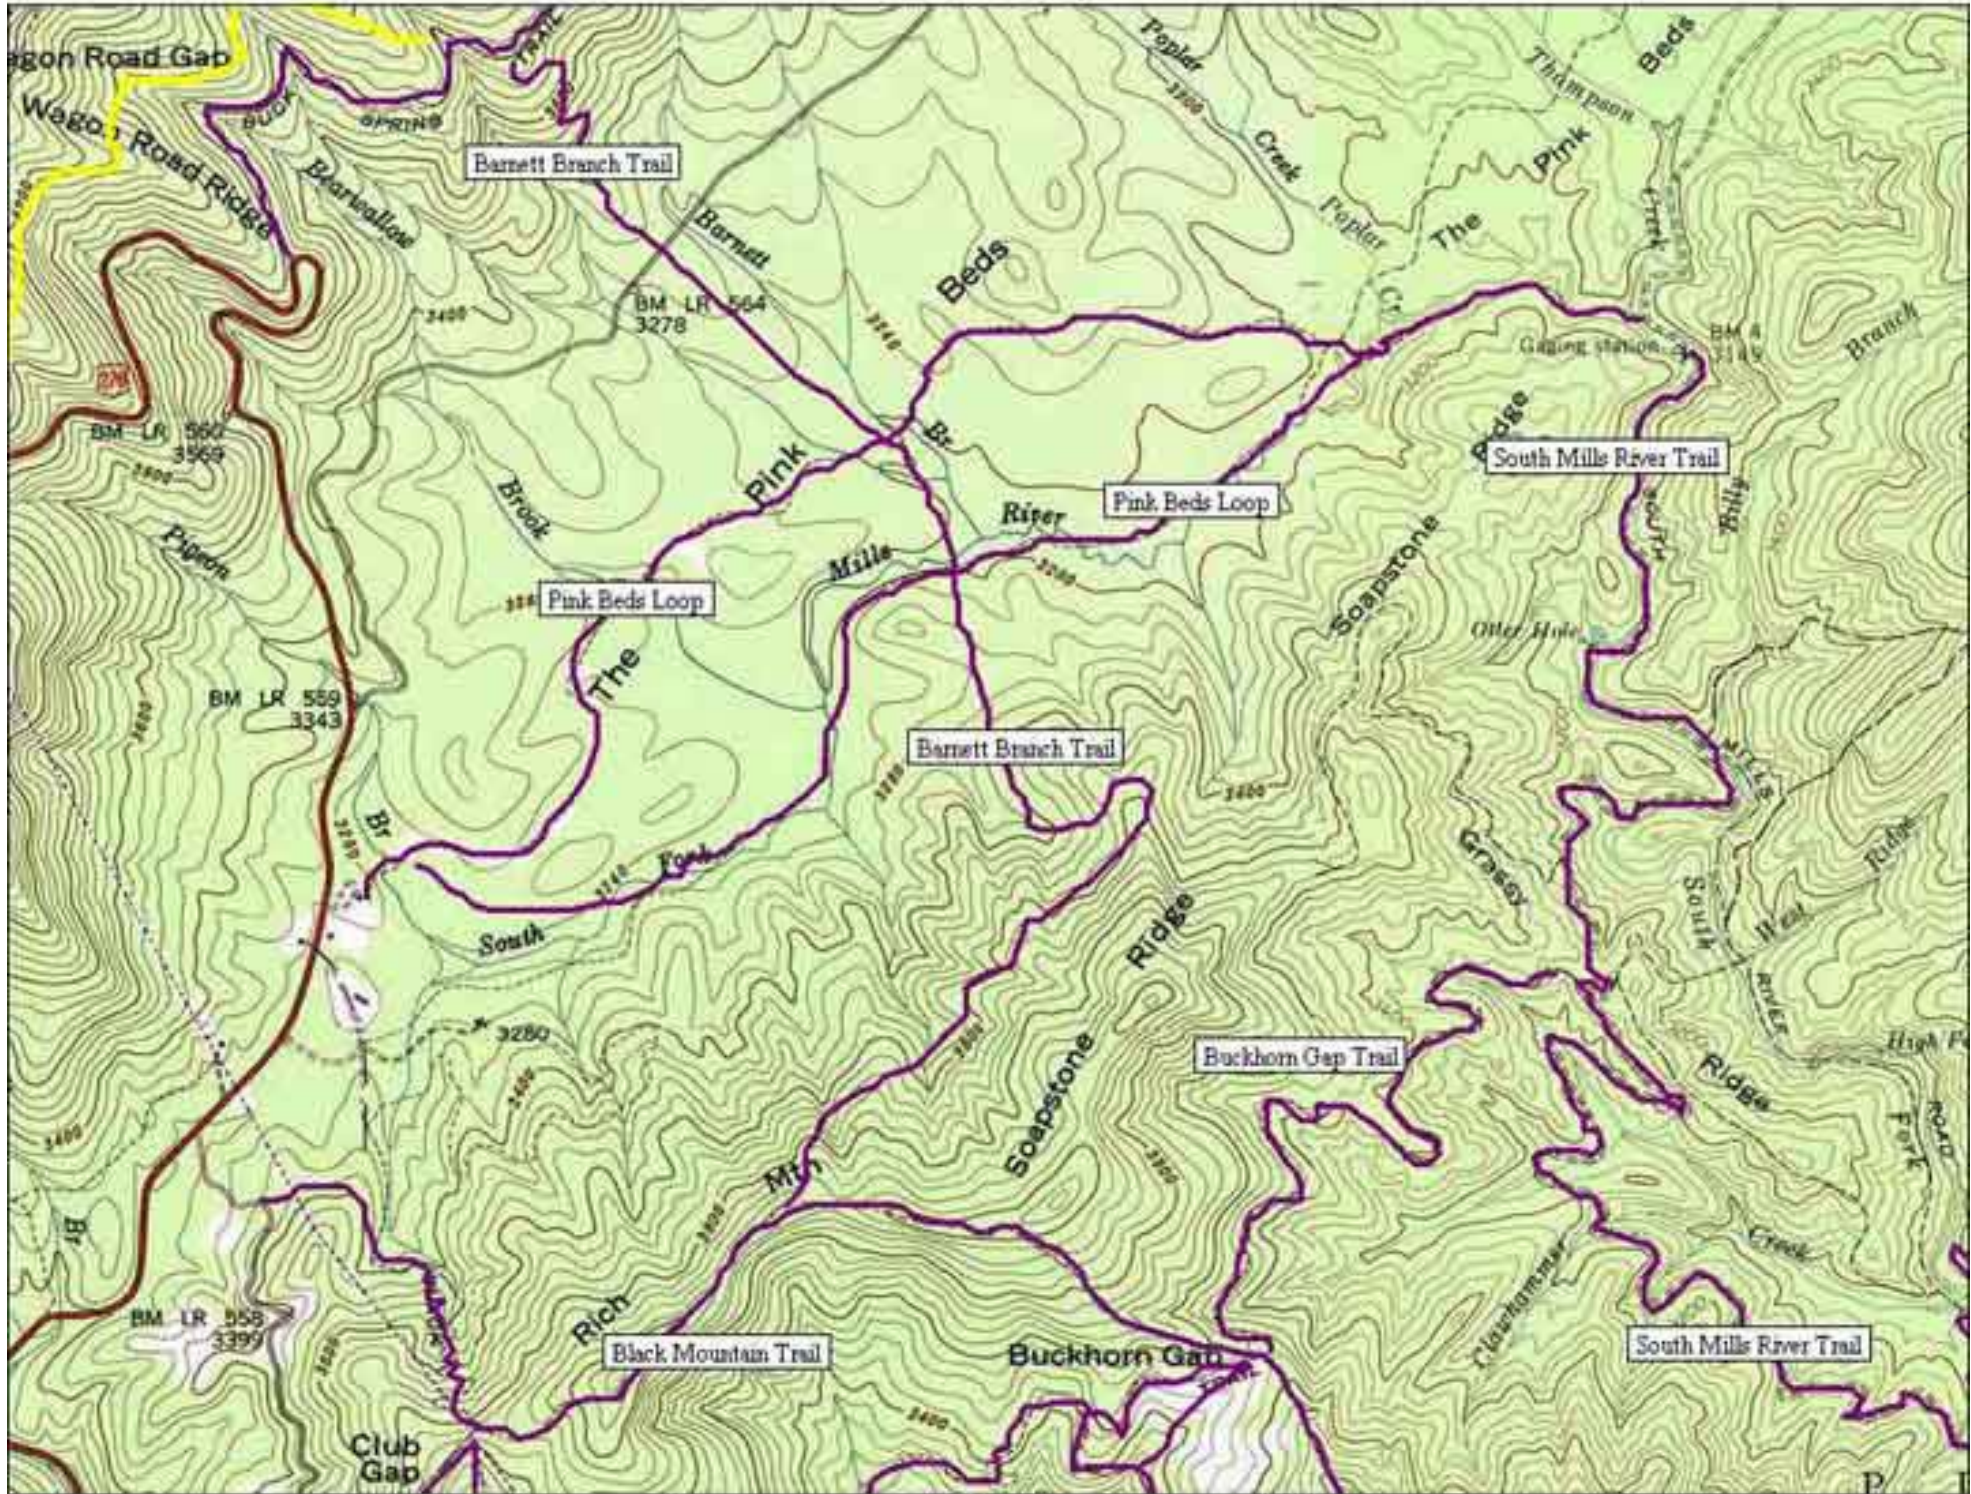

Pink Beds Loop

MN TN
6°

MILE