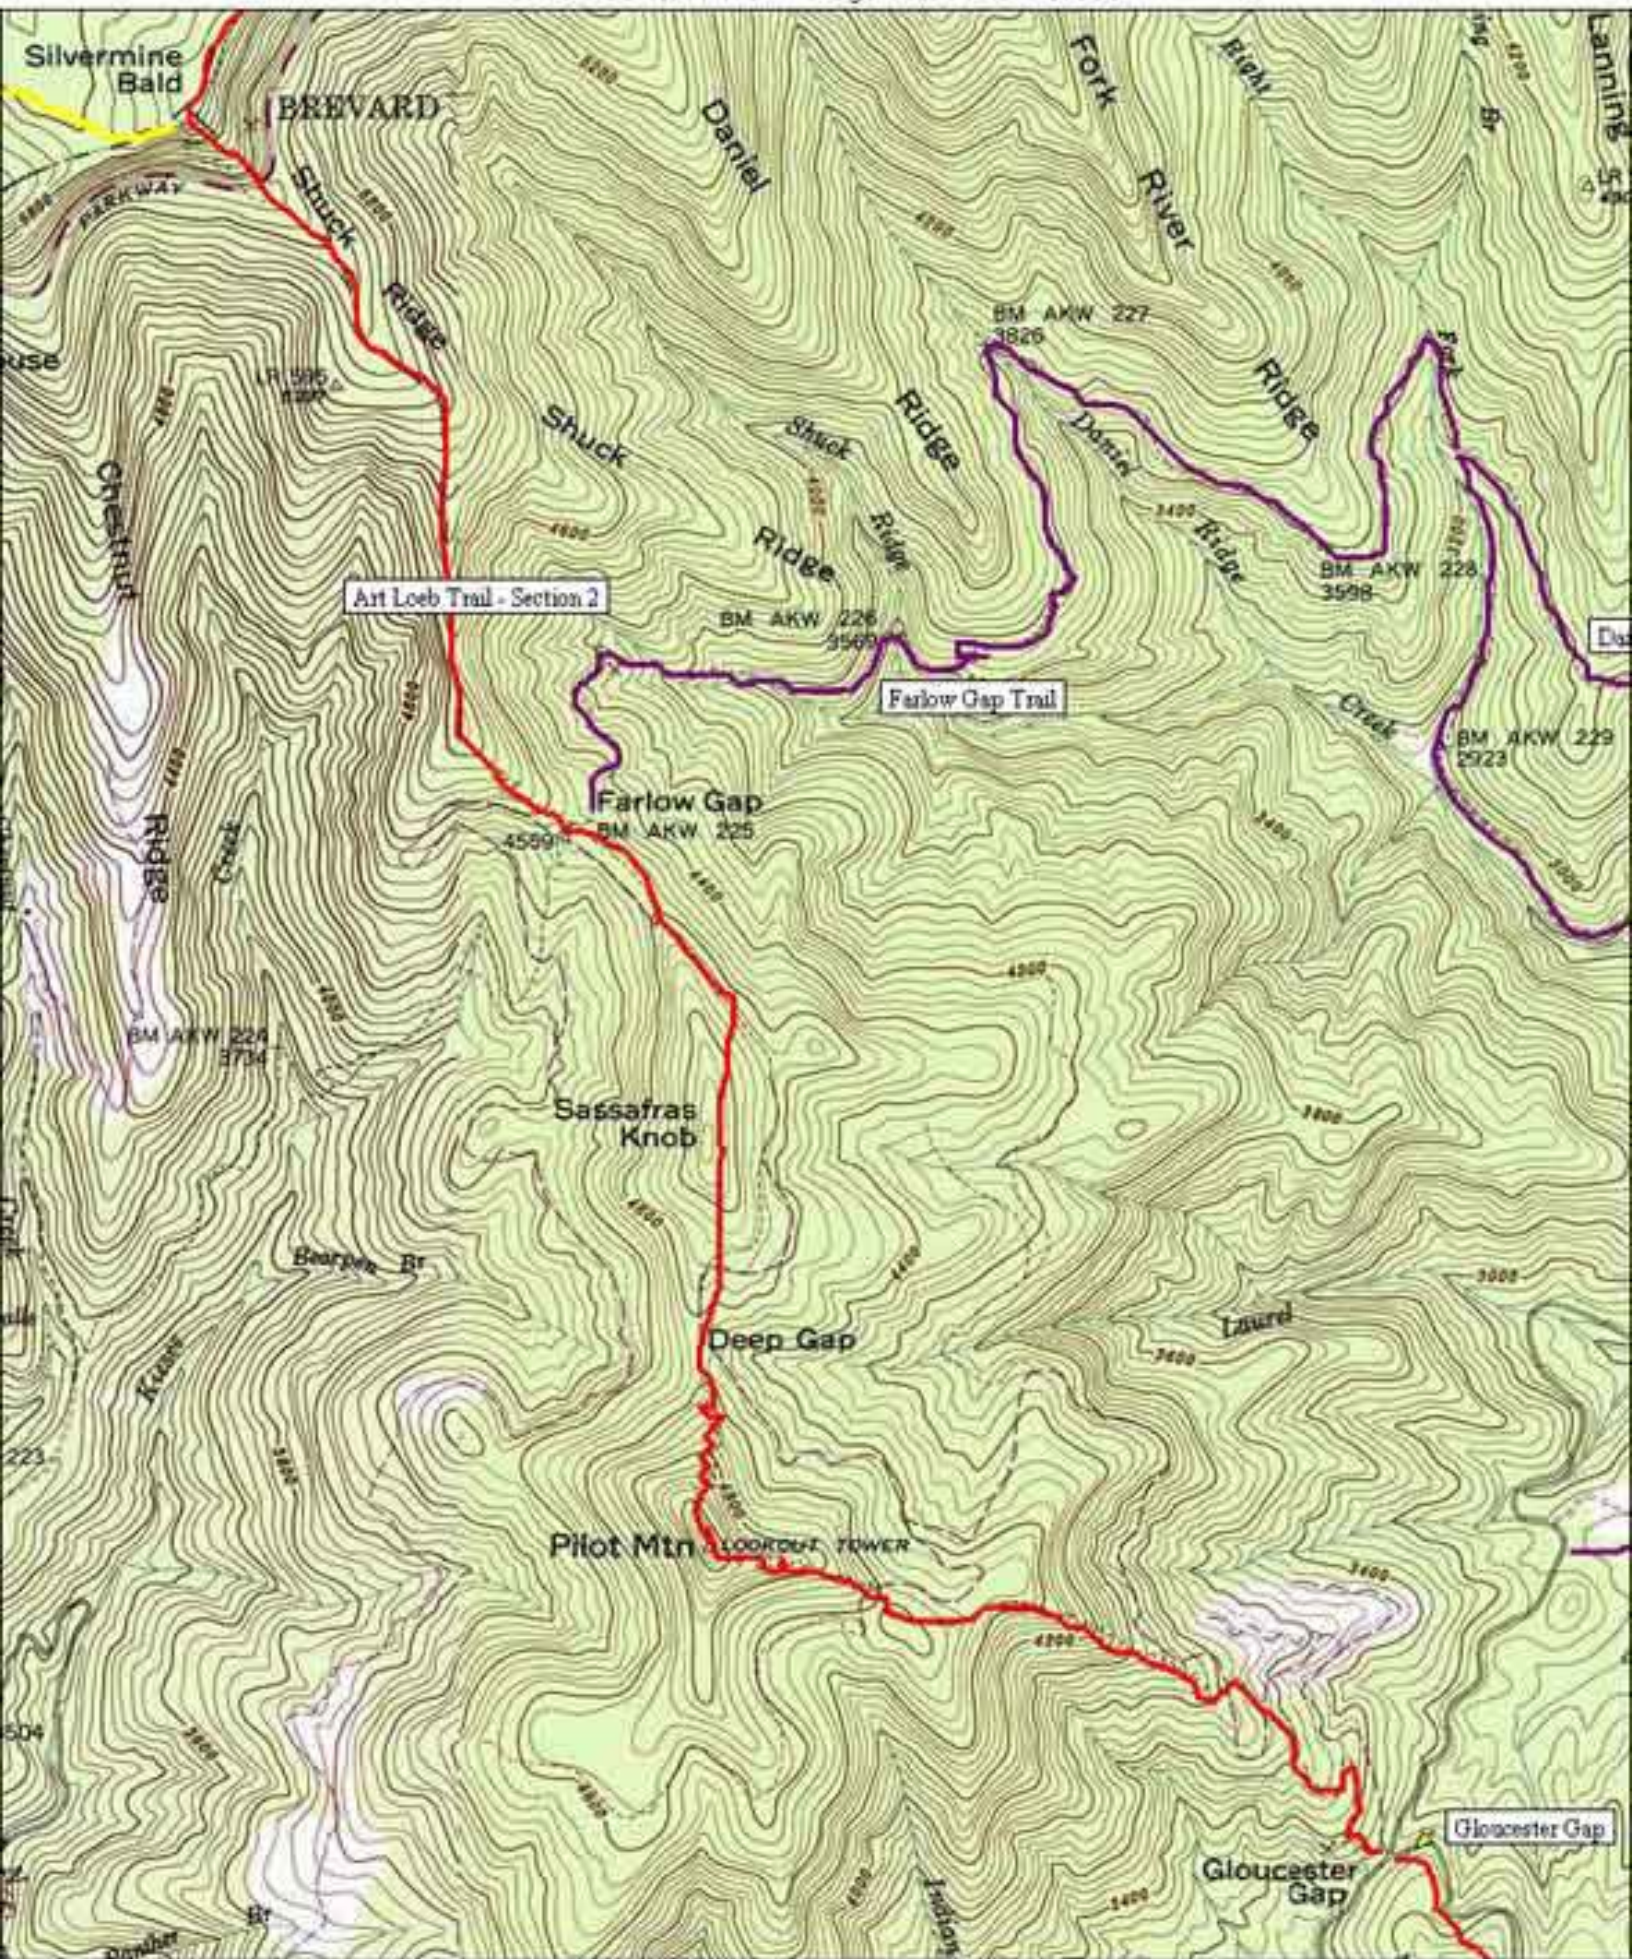

Pilot Mountain Trail - Pisgah National Forest

Art Loeb Trail - Section 2

Farlow Gap Trail

Gloucester Gap

MN ↑ TN
54°

0 1 2 3 4 5 6 7 8 9 10 MILE