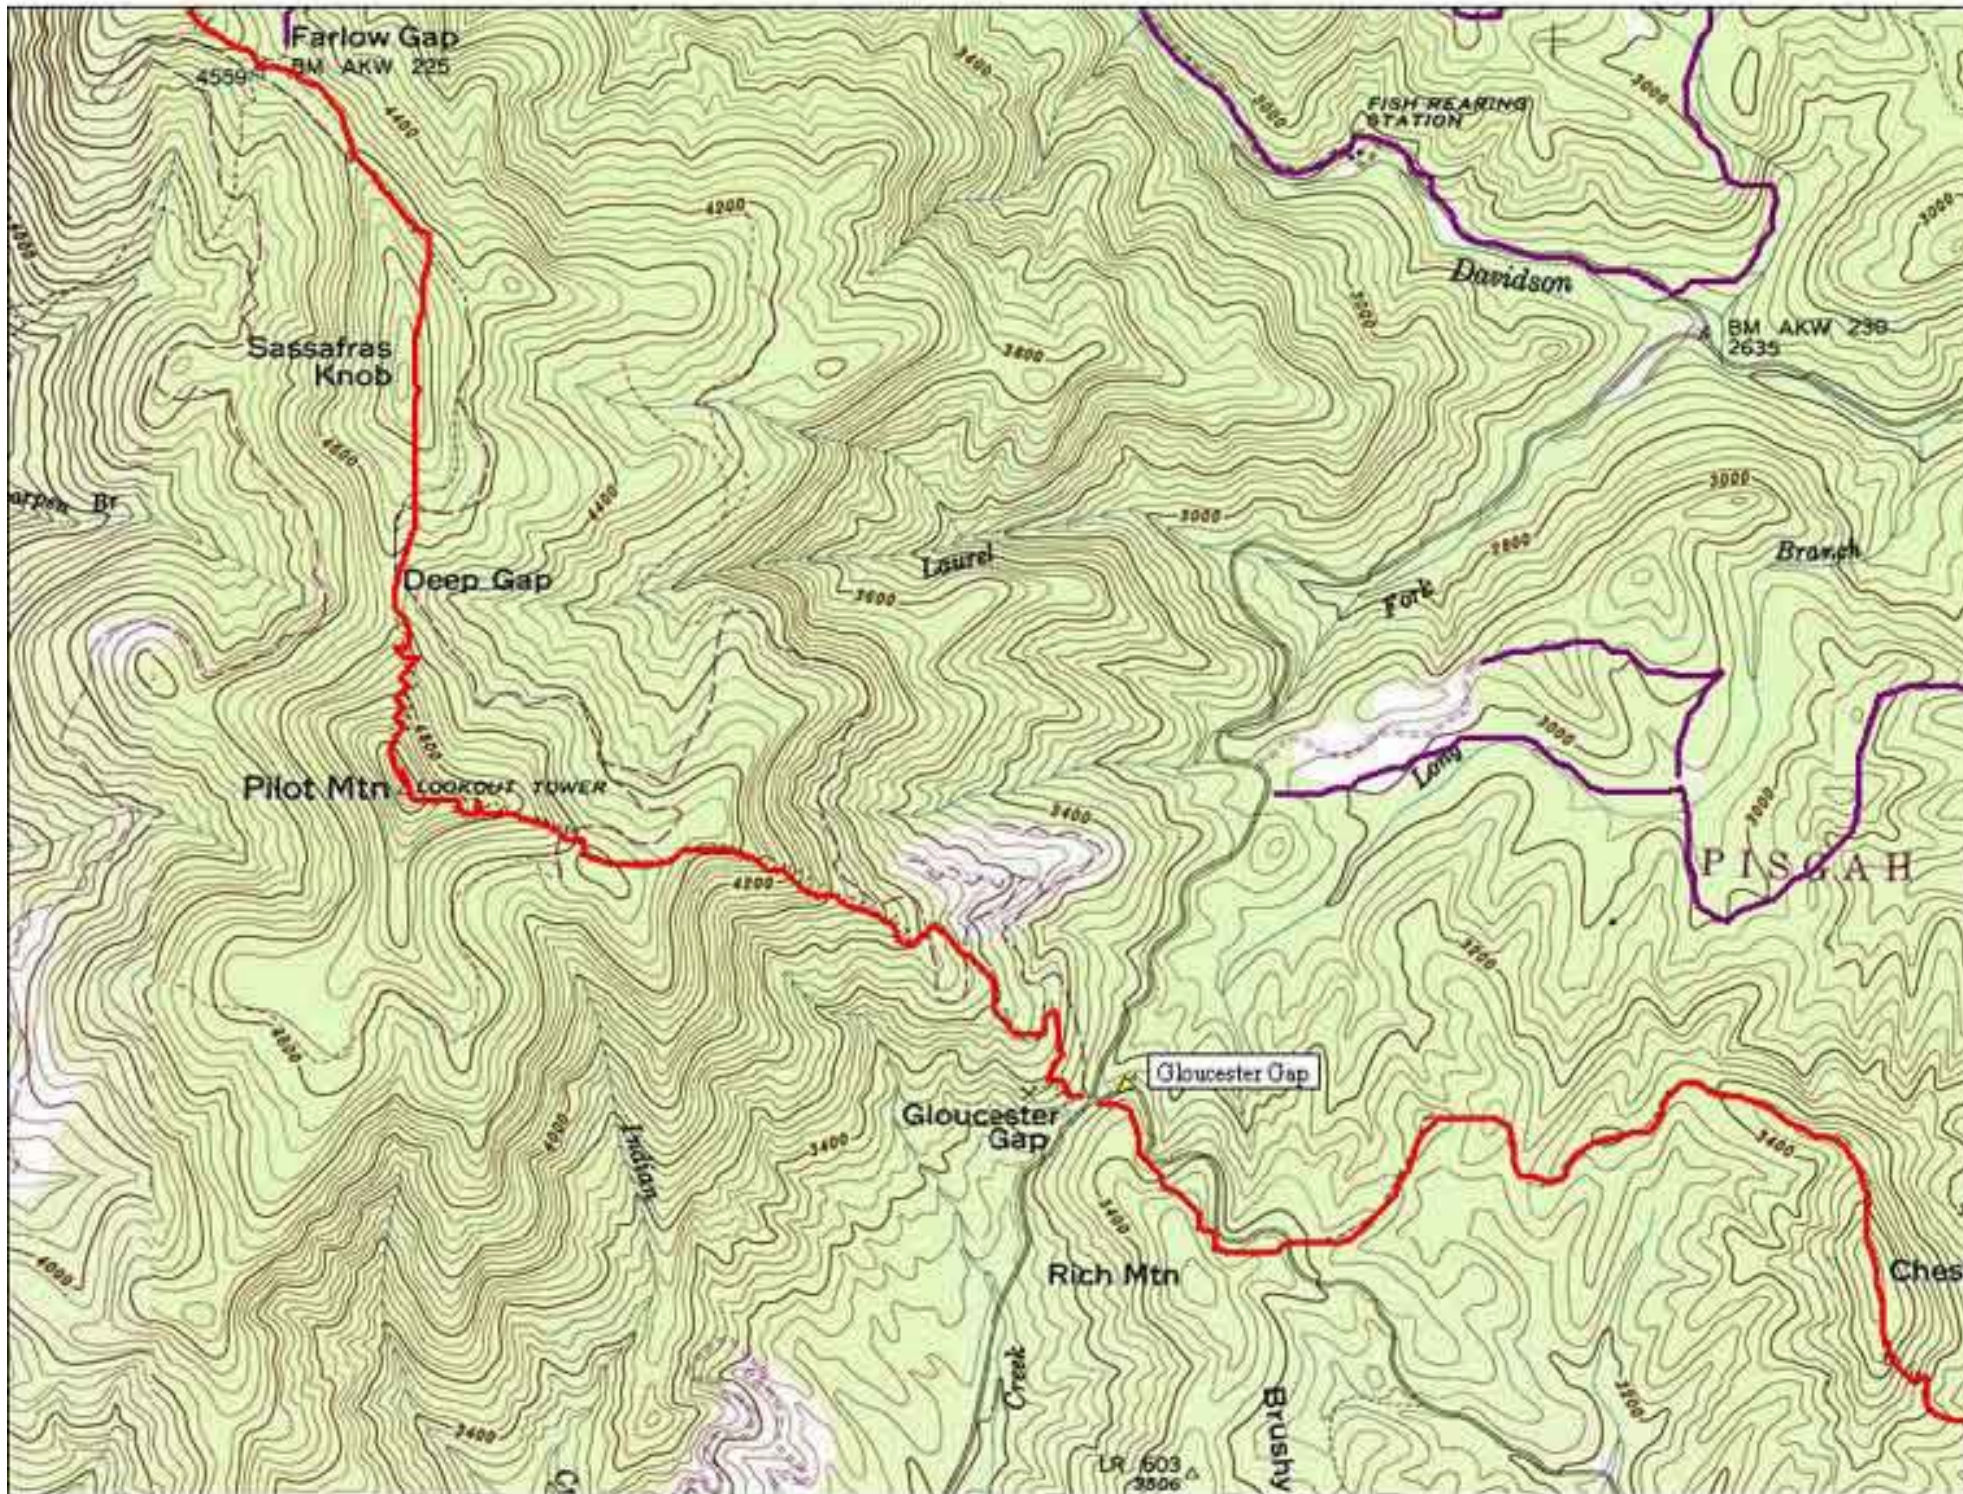

Art Loeb Trail

MN TN
5 1/2

0 5 MILE